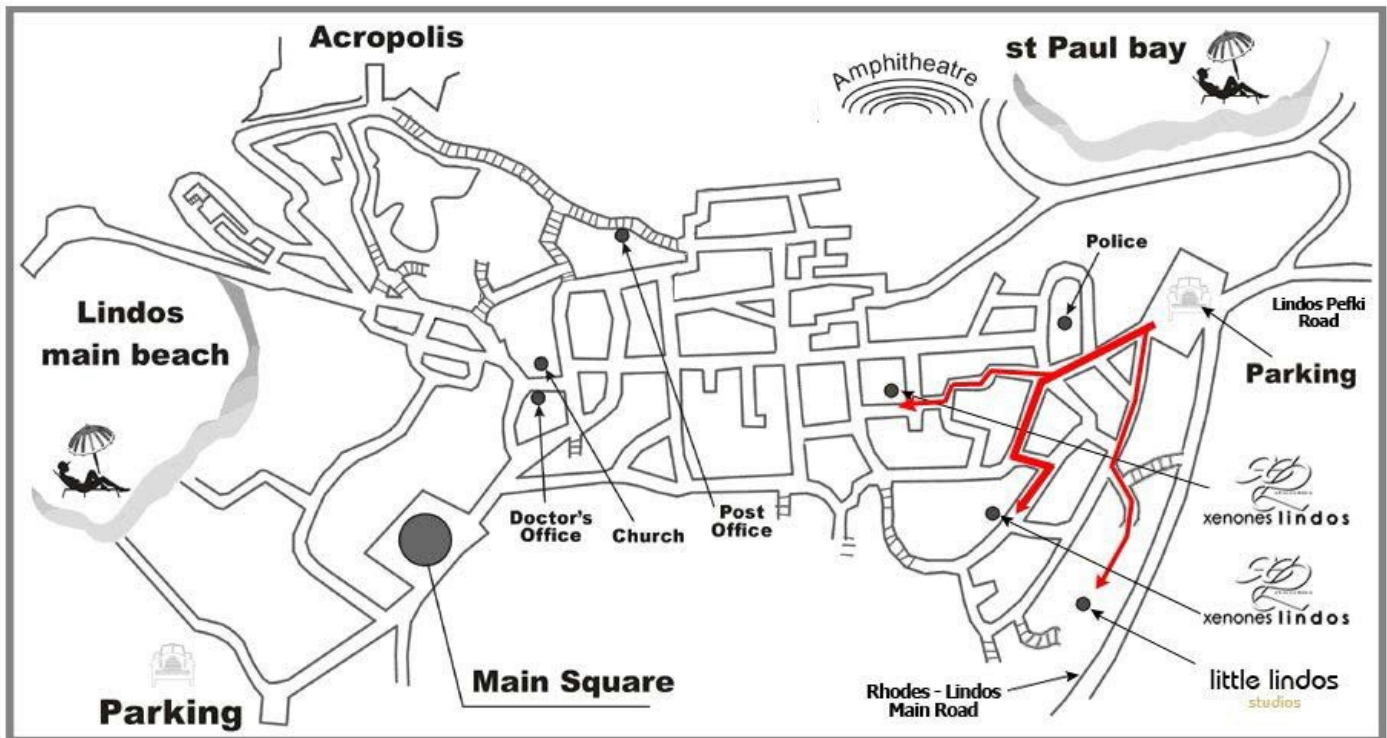

Locate us

How to find our studios : When you reach Lindos pass by Supermarket Flora and Lindos View Hotel on the main road on your right and go to Parking B (Stavri Square, opposite Lindos Reception), take the left street into the village (not to the Police Station) on foot and after 200m you will see the studios on your left up on the hill.